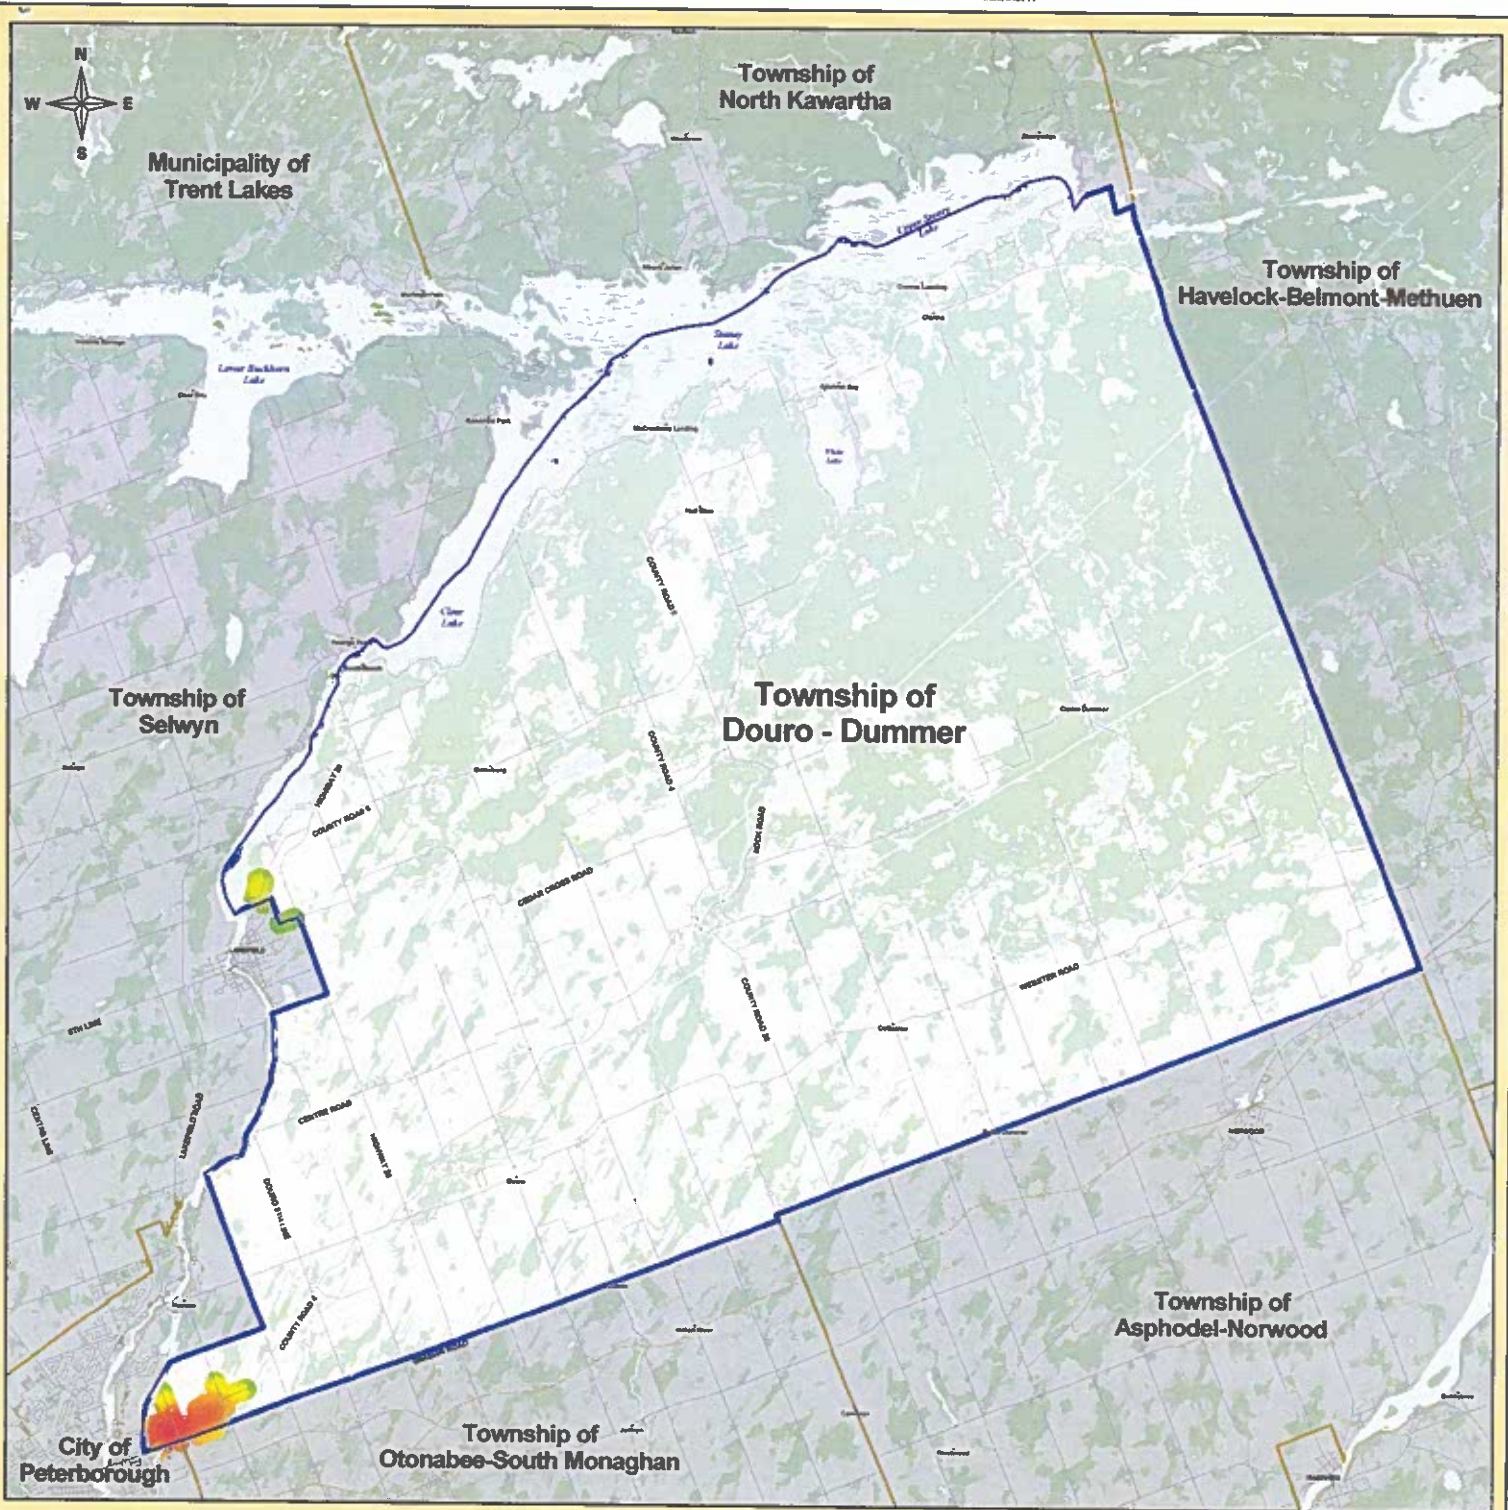

SCHEDULE B
MAP OF THE TOWNSHIP OF DOURO-DUMMER
ENBRIDGE GAS INC.
EB-2024-0277
DECEMBER 12, 2024

Legend

- Enbridge Gas Pipeline Coverage Area
- Township of Douro - Dummer
- Roads
- Railways
- Municipal and Township Boundaries
- First Nation Boundaries

Township of Douro - Dummer

Disclaimer:
 The map is provided with no warranty express or implied and is subject to change at any time. Any Person using the Density Map shall do so at its own Risk and the Density Map is not intended in any way As a tool to locate underground infrastructure for the purposes of excavation