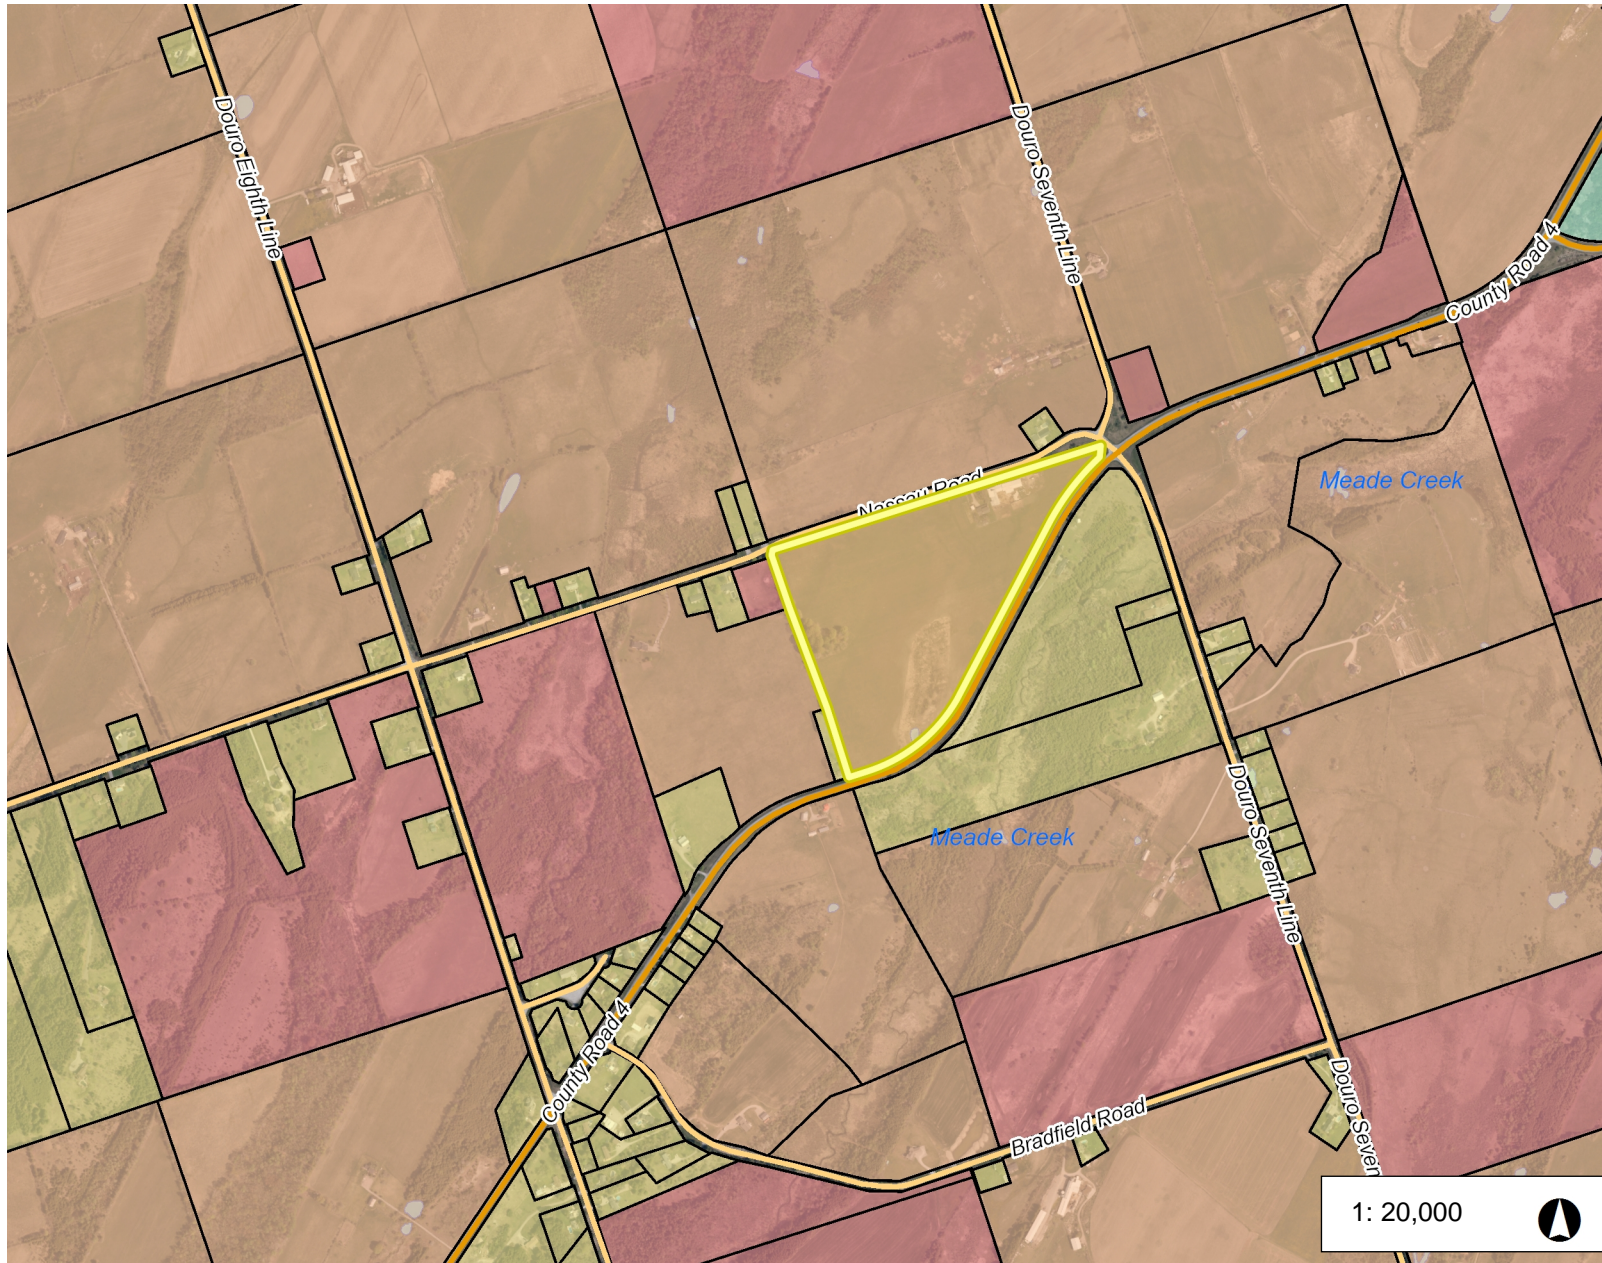

A-02-24 Property Code Map

Legend

Roads < 50,000

- PRIV ; Private; PRIV
- City Arterial
- City Collector and Local
- City Owned Unclassified
- Provincial
- County
- Township
- Water Access Only

Outside Roads < 50,000

- Major Roads
- Local Roads

Parcel Fabric

Parcel by Propcode

- Vacant
- Farm
- Residential
- Commercial
- Industrial
- Institutional
- Special Purpose
- Government

Lakes - Local Scale

Municipal Boundary - Upper Ti

- <all other values>
- COUNTY OF PETERBOROUGH

1: 20,000

1,016.0 0 508.00 1,016.0 Meters

Notes

Not a legal survey