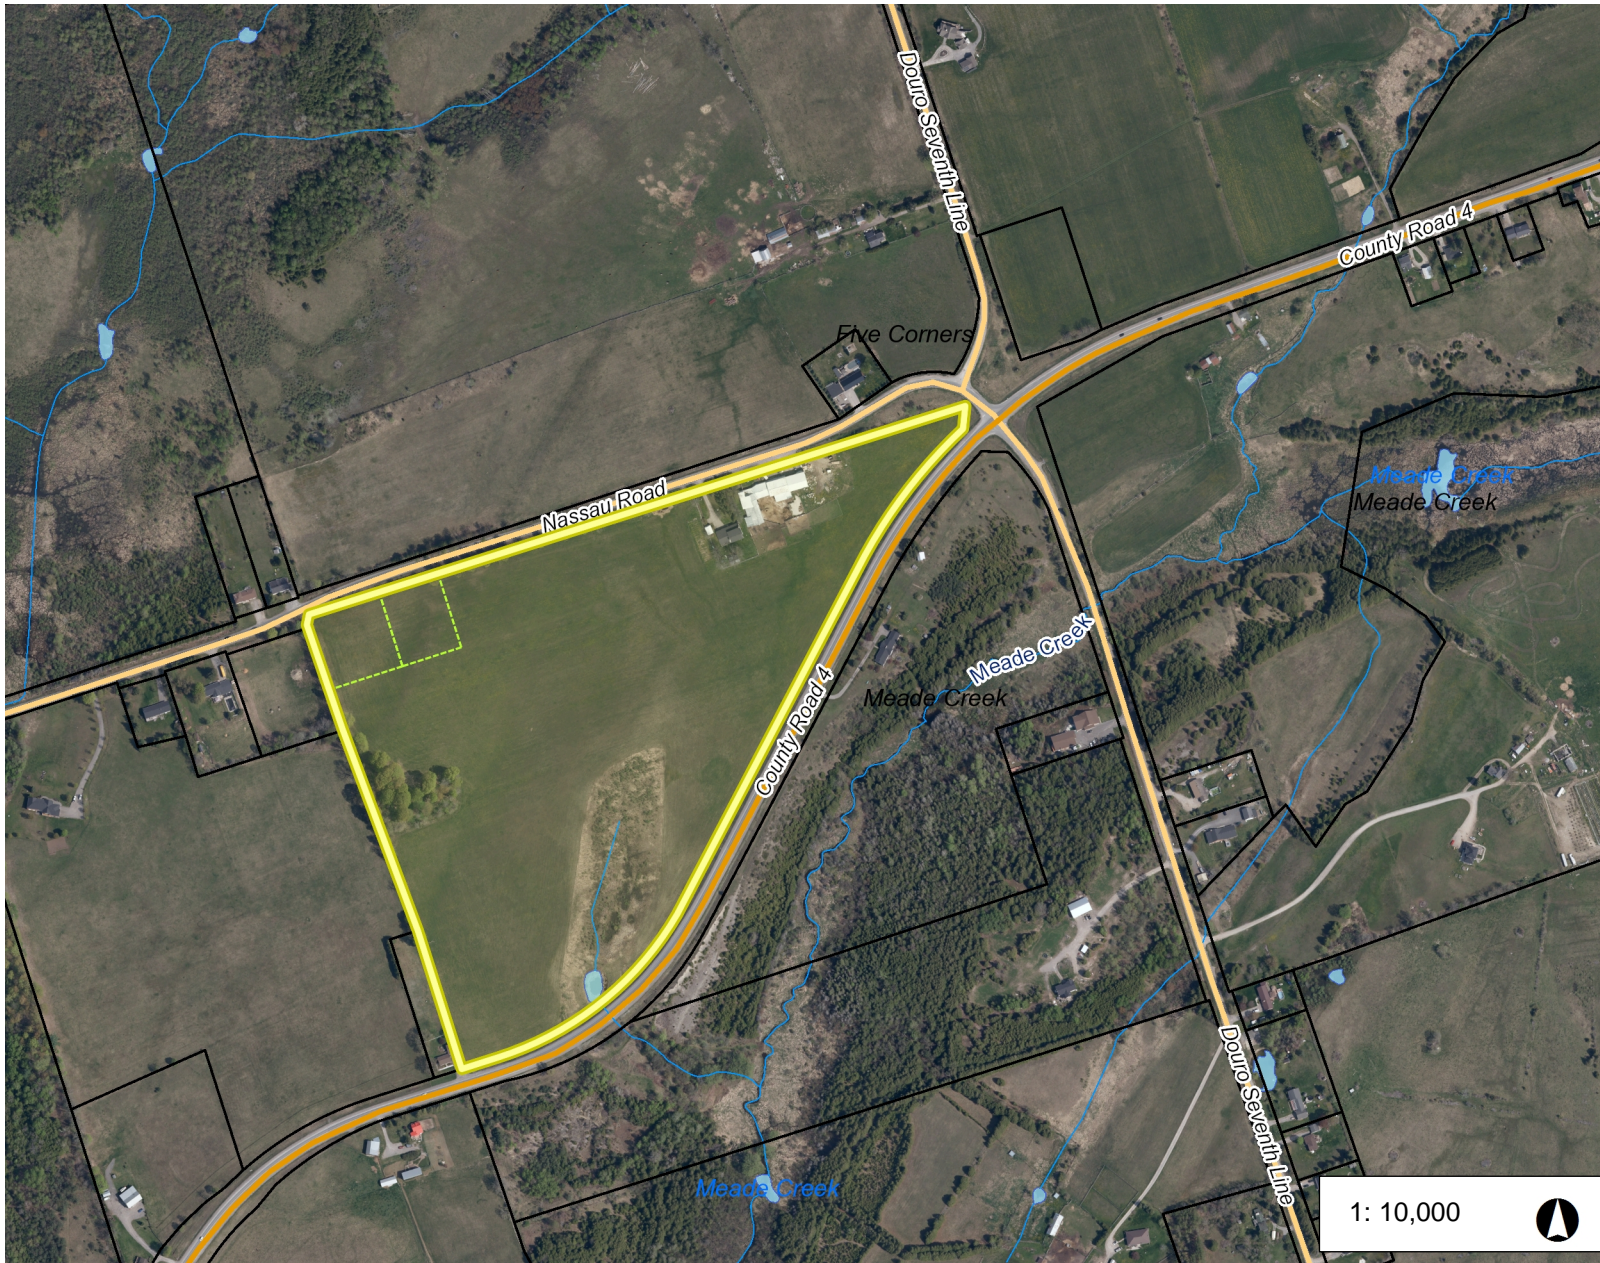

# 1376 Nassau Road

**Legend**

- Hydro Lines
- Roads < 50,000
  - PRIV ; Private; PRIV
  - City Arterial
  - City Collector and Local
  - City Owned Unclassified
- Provincial
- County
- Township
- Water Access Only
- Outside Roads < 50,000
  - Major Roads
  - Local Roads
- First Nations
- Civic Address
- Parcel Fabric
- Rivers
  - Intermittent
  - Permanent
- Populated Places
- Lakes - Local Scale
- Municipal Boundary - Upper Ti
  - <all other values>
  - COUNTY OF PETERBOROUGH

1: 10,000

This map is a user generated static output from an Internet mapping site and is for reference only. Data layers that appear on this map may or may not be accurate, current, or otherwise reliable.  
**THIS MAP IS NOT TO BE USED FOR NAVIGATION**

**Notes**  
2023 air photo  
NOT a legal survey